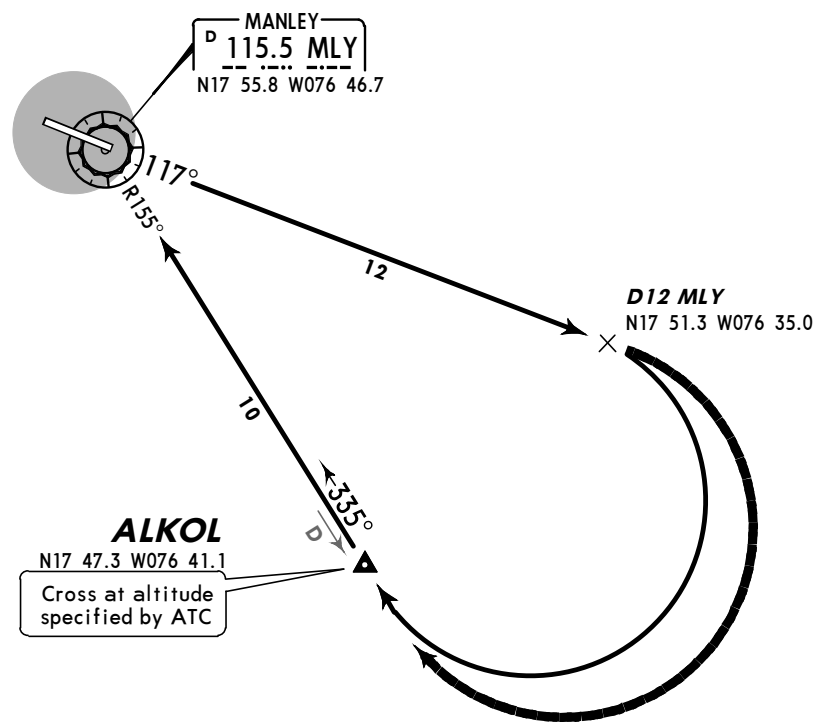

Apt Elev  
18'

Trans level: FL180 Trans alt: 17000'  
1. VOR/DME required.  
2. WESTBOUND departure.

### ALKOL THREE DEPARTURE [ALKOL3]

(RWY 12)

**SPEED MAX 250 KT BELOW 10000'**

#### INITIAL CLIMB

Climb on MLY R-117 to or beyond D12 MLY. Then turn RIGHT to intercept and proceed via MLY R-155 inbound climbing to cross ALKOL at an altitude specified by ATC.