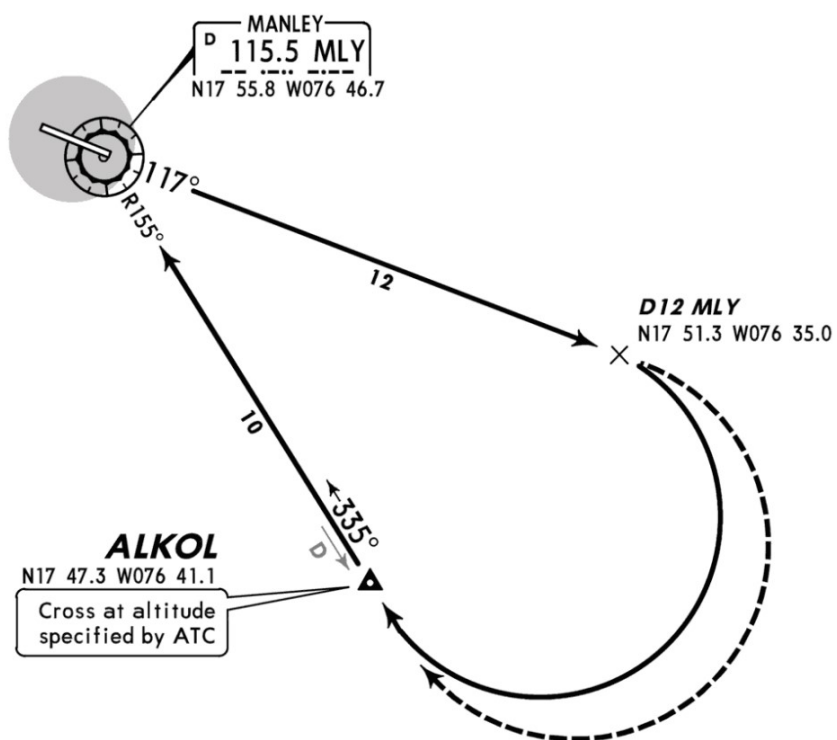

Apt Elev
18'

Trans level: FL180 Trans alt: 17000'
1. VOR/DME required.
2. WESTBOUND departure.

ALKOL THREE DEPARTURE

[ALKOL3]

(RWY 12)

SPEED: MAX 250 KT BELOW 10000'

INITIAL CLIMB

Climb on MLY R-117 to or beyond D12 MLY. Then turn RIGHT to intercept and proceed via MLY R-155 inbound climbing to cross ALKOL at an altitude specified by ATC.